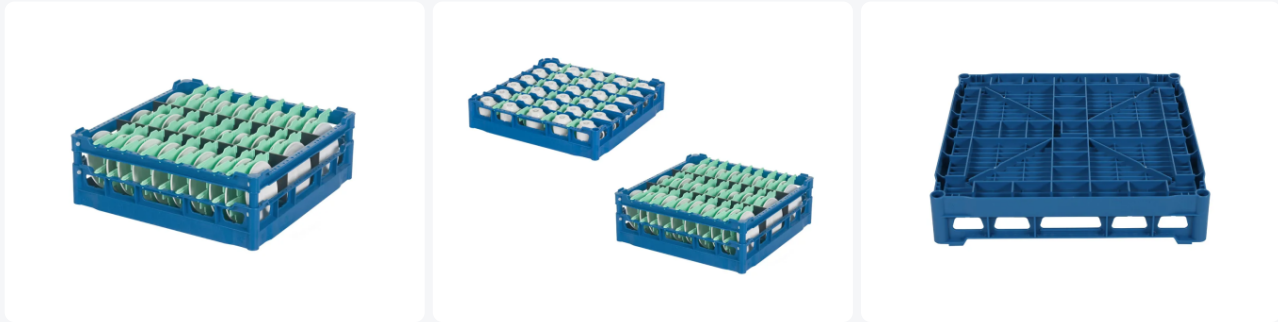

Saucer basket (30 spaces)

Product specifications

Uitwendig (LxBxH)	500 x 500 mm
Handles	Open, for more comfortable carrying
Sidewalls	Open, for optimum washing result and a faster drying process
Material	PP
Article number	50.NK.120.103
Color	Blue
Bottom	Open and especially reinforced, so suitable for use in basket transport machines with transport hooks
Max. plate diameter	150

Properties

For storage and cleaning of your cups, please also check our 30 cups baskets (Related products overview, under the "Ask for a quotation" button)

With 3 x 10 subdivision both in the lower basket and in the upper frame, for 30 saucers with max. Ø 150 mm

Suitable for use in basket transport machines with transport hooks

Dishwasher baskets may be used as washing and storage baskets for glassware or crockery

Basket has slots on four sides for colour clips, intended for content labelling etc.

Open construction for optimum washing result

Description

Saucer basket (500 x 500 mm) 30 spaces, custom made, depending on the diameter of the saucer. With a 3 x 10 subdivision, both in the lower basket as well in the upper frame, for 30 saucers with max. Ø 150 mm. Basket is 4-sided equipped with color clips. Bottom is open and especially reinforced; therefore suitable for use in basket transport machines with transport hooks. Side walls and bottom have an open construction for optimum washing result and a faster drying process.