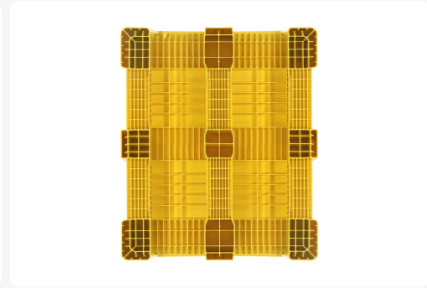

Article number: 81941400

Bedrukking mogelijk

SB3 plastic palletbox - 1200 x 1000 mm - 3 runners - yellow

Product specifications

Uitwendig (LxBxH)	1200 x 1000 x 790 mm
Inwendig (LxBxH)	1110 x 910 x 620 mm
Capacity	610 liter liter
Sidewalls	Closed, reinforced
Material	HDPE
Article number	81941400
Weight (kg)	42,5 kg
Temperature range	-30°C to +40°C
Color	Yellow
Bottom	Closed, reinforced
Max. load capacity per box	700 kg kg
Max. static stacking load	5000 kg kg

Properties

Yellow pallet box type SB3

Dimensions: 1200 x 1000 mm

Flat, smooth inner walls that are easy to clean

Perfectly stackable with similar pallet boxes

Seamless integration into an existing pool of pallet boxes

Easy-to-clean inner walls for hygienic use

Efficient stackability for space-saving storage and transport

Seamless integration with existing pallet boxes for flexible use in logistic systems

Description

Yellow pallet box type SB3 in the dimensions 1200 x 1000 mm, equipped with flat, smooth inner walls that are easy to clean. The yellow SB3 pallet boxes are perfectly stackable with similar pallet boxes, allowing them to seamlessly integrate into an existing pool of pallet boxes. The SB3 is manufactured in one piece with three molded runners. Breakage at these sensitive points is thus minimized. The yellow SB3 pallet box is stable, impact-resistant, and ideally suited for intensive use and situations where frequent tilting with a turntable is required. The lower wall panels of the pallet box are extra reinforced to prevent collision damage from forklifts. The yellow box is made of 100% new and freeze-resistant material, making it very suitable for applications in the food industry. There are two standard provisions in the top rim for placing RFID transponders. These transponders enable tracking & tracing of the box and its cargo. The SB3 pallet boxes are equipped with a 1" drainage feature on one short side and a 2" drainage feature on one long side.