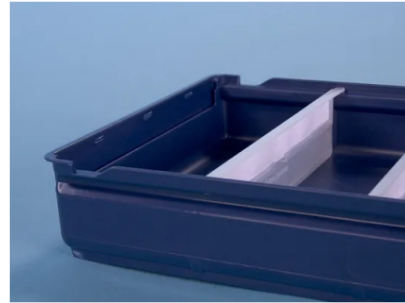

Article number: 9103.760.623

Shelving bin - plastic storage bin - type 9103

Product specifications

Uitwendig (LxBxH)	300 × 230 × 100 mm
Inwendig (LxBxH)	250 × 224 × 88 mm
Capacity	4.9 liter
Sidewalls	Closed
Material	PP
Article number	9103.760.623
Weight (kg)	0,4 kg
Color	Blue
Bottom	Closed

Properties

Shelving bins from the 9100 series are provided with a recess at the back for use in shelving systems

Cross dividers may be provided with stickers on the front and on top

For fitting out shelved cupboards as an orderly small goods store