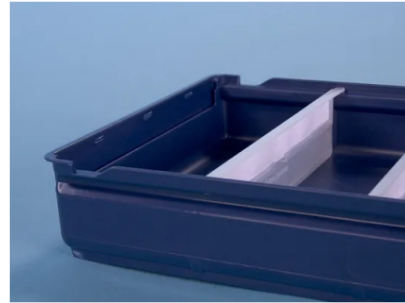

Article number: 9103.760.623

Shelving bin - plastic storage bin - type 9103

Product specifications

Uitwendig (LxBxH)	300 × 230 × 100 mm
Inwendig (LxBxH)	250 × 224 × 88 mm
Capacity	4.9 liter liter
Sidewalls	Closed
Material	PP
Article number	9103.760.623
Weight (kg)	0,4 kg
Color	Blue
Bottom	Closed

Properties

Shelving bins from the 9100 series are provided with a recess at the back for use in shelving systems

Cross dividers may be provided with stickers on the front and on top

For fitting out shelved cupboards as an orderly small goods store