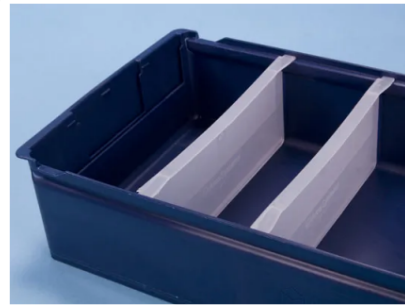

Article number: 9123.760.623

Shelving bin - plastic storage bin - type 9123

Product specifications

Uitwendig (LxBxH)	500 × 230 × 100 mm
Inwendig (LxBxH)	460 × 222 × 87 mm
Capacity	8.7 liter liter
Sidewalls	Closed
Material	PP
Article number	9123.760.623
Weight (kg)	0,6 kg
Color	Blue
Bottom	Closed

Properties

Shelving bins from the 9100 series are provided with a recess at the back for use in shelving systems

Cross dividers may be provided with stickers on the front and on top

For fitting out shelved cupboards as an orderly small goods store