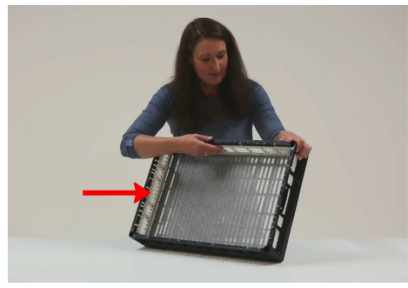

Article number: 53.RM.SW4.06PA

Small side wall 400mm - PA white

Product specifications

| | |
|----------------------|-------------------|
| Uitwendig (LxBxH) | 348 x 3 x 68 mm |
| Material | Polyamide (nylon) |
| Article number | 53.RM.SW4.06PA |
| Color | White |