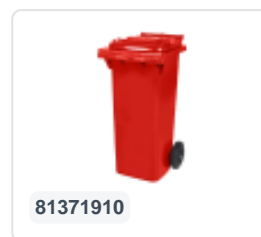

Matching accessories