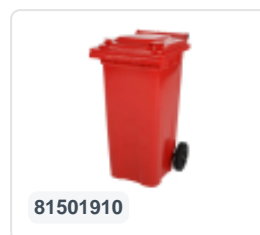

Article number: 67.7780.60.14

Bedrukking mogelijk

Sorting box - 60 litre - red

Product specifications

Uitwendig (LxBxH)	560 x 280 x 590 mm
Capacity	60 liter liter
Handles	Two recessed handles
Sidewalls	Closed
Material	PP
Article number	67.7780.60.14
Weight (kg)	1,9 kg
Color	Red
Bottom	Closed

Properties

With two recessed handles for comfortable carrying

Multiple sorting boxes may be linked together into waste separation units via their linkable trolleys

Matching accessories

Alternatieve artikelen