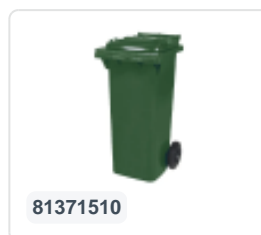

Matching accessories