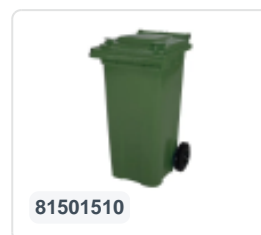

Matching accessories