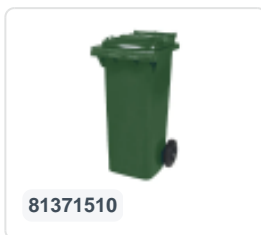

Article number: 67.7780.90.12

Bedrukking mogelijk

Sorting box - 90 litre - green

Product specifications

Uitwendig (LxBxH)	490 x 490 x 610 mm
Capacity	90 liter
Handles	Two recessed handles
Sidewalls	Closed
Material	PP
Article number	67.7780.90.12
Weight (kg)	2,6 kg
Color	Green
Bottom	Closed

Properties

With two recessed handles for comfortable carrying

Multiple sorting boxes may be linked together into waste separation units via their linkable trolleys

Matching accessories

Alternatieve artikelen