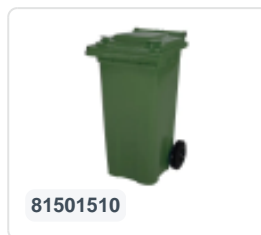

Article number: 67.7780.90.12

Bedrukking mogelijk

Sorting box - 90 litre - green

Product specifications

Uitwendig (LxBxH)	490 x 490 x 610 mm
Capacity	90 liter
Handles	Two recessed handles
Sidewalls	Closed
Material	PP
Article number	67.7780.90.12
Weight (kg)	2,6 kg
Color	Green
Bottom	Closed

Properties

With two recessed handles for comfortable carrying

Multiple sorting boxes may be linked together into waste separation units via their linkable trolleys

Matching accessories

Alternatieve artikelen