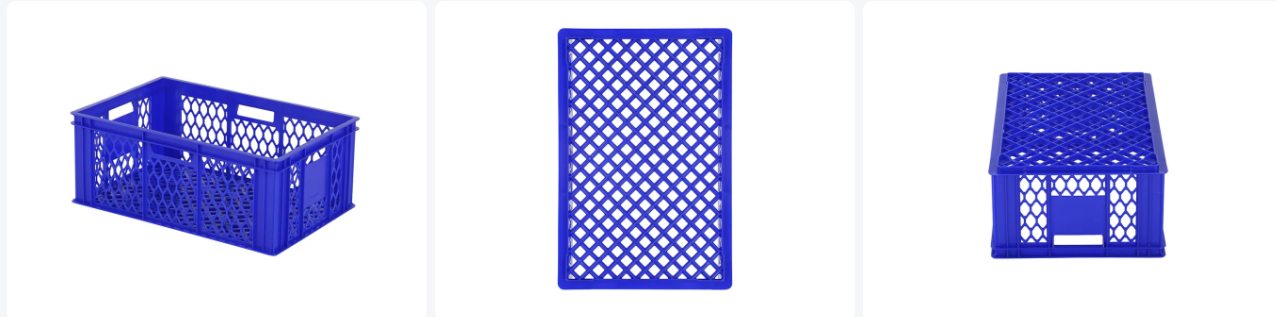

Article number: 30.122.15.K

Bedrukking mogelijk

Stackable Crate - 600x400xH224mm - blue

Product specifications

Uitwendig (LxBxH) 600 x 400 x 224 mm

Inwendig (LxBxH) 568 x 368 x 210 mm

Capacity 43.9 liter liter

Material HDPE

Article number 30.122.15.K

Weight (kg) 1,72 kg

Temperature range -40°C to +70°C

Color Blue

Description

Plastic stackable crate in Euro standard size 600 x 400 mm with a height, including the reinforced bottom, of 224 mm. A very strong stackable crate with coarsely perforated side walls and bottom. Equipped with four open handles. The bottom is extra reinforced; even under heavy loads and extreme conditions, bending is virtually negligible. This robust stackable crate is versatile and possesses all the qualities for trouble-free use in the (industrial) food sector, textile industry, hospitality, and bakeries. When equipped with dividers, the stackable crate becomes an ideal glass crate. The stackable crate made of food-safe plastic features a stable construction. Thanks to its Euro standard dimensions, the stackable crate can be perfectly combined with standardized stackable containers, crates, pallets, roll containers, and mobile bases.