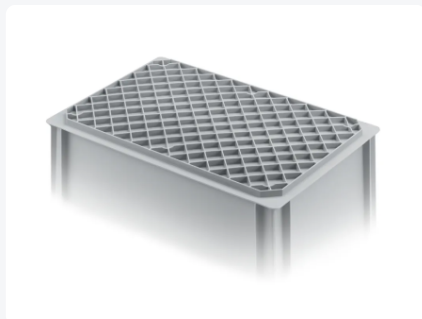

# Stacking bin - 600 x 400 x H 320 mm - grey - open handles

## Product specifications

Weight (kg)	2,9 kg
External dimensions ( L x W x H)	600 x 400 x 320 mm
Temperature range	-20°C to +80°C
Capacity	64 liter
Color	Grey
Material	PP
Bottom	Closed, reinforced
Sidewalls	Closed
Handles	Open
Colorcode	RAL 7040
Load capacity (kg)	25 kg
Max. stacking load (kg)	250 kg
Internal dimensions (L x W x H)	566 x 366 x 305 mm

## Properties

Stacking bin is provided with an extra strong diamond-pattern base

## Description

Practical plastic stackable container in Euro norm size 600 x 400 mm. The container height including the strong bottom is 320 mm. Thanks to the extra reinforced lattice bottom, this plastic stackable container is also highly suitable for heavier loads. The open handles provide comfortable handling of the container. Perfectly combinable with other Euro norm stackable containers and easily transportable on plastic pallets, roll containers, and plastic carts.