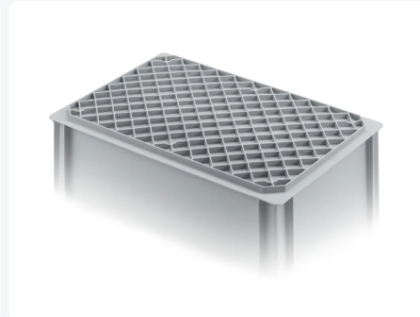

Article number: 30.632.ROH.1

Bedrukking mogelijk

Stacking bin - 600 x 400 x H 320 mm - grey - open handles

Product specifications Properties

Uitwendig (LxBxH) 600 x 400 x 320 mm

Inwendig (LxBxH) 566 x 366 x 305 mm

Max. stacking load (kg) 250 kg kg

Capacity 64 liter liter

Handles Open

Sidewalls Closed

Material PP

Article number 30.632.ROH.1

Weight (kg) 2,9 kg

Temperature range -20°C to +80°C

Color Grey

Bottom Closed, reinforced

Colorcode RAL 7040

Load capacity (kg) 25 kg

Stacking bin is provided with an extra strong diamond-pattern base

Description

Practical plastic stackable container in Euro norm size 600 x 400 mm. The container height including the strong bottom is 320 mm. Thanks to the extra reinforced lattice bottom, this plastic stackable container is also highly suitable for heavier loads. The open handles provide comfortable handling of the container. Perfectly combinable with other Euro norm stackable containers and easily transportable on plastic pallets, roll containers, and plastic carts.