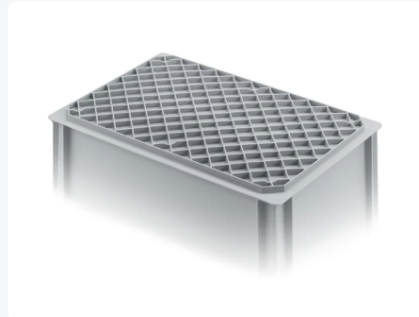

Article number: 30.632.ROH.1

Bedrukking mogelijk

Stacking bin - 600 x 400 x H 320 mm - grey - open handles

Product specifications Properties

Uitwendig (LxBxH) 600 x 400 x 320 mm

Inwendig (LxBxH) 566 x 366 x 305 mm

Max. stacking load (kg) 250 kg

Capacity 64 liter

Handles Open

Sidewalls Closed

Material PP

Article number 30.632.ROH.1

Weight (kg) 2,9 kg

Temperature range -20°C to +80°C

Color Grey

Bottom Closed, reinforced

Colorcode RAL 7040

Load capacity (kg) 25

Stacking bin is provided with an extra strong diamond-pattern base

Description

Practical plastic stackable container in Euro norm size 600 x 400 mm. The container height including the strong bottom is 320 mm. Thanks to the extra reinforced lattice bottom, this plastic stackable container is also highly suitable for heavier loads. The open handles provide comfortable handling of the container. Perfectly combinable with other Euro norm stackable containers and easily transportable on plastic pallets, roll containers, and plastic carts.