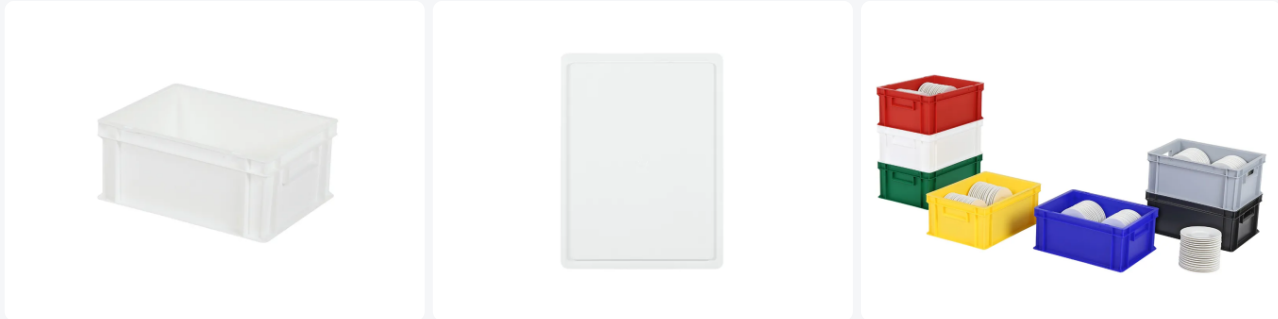

Article number: 30.418.GDH.0

Bedrukking mogelijk

Stacking bin / bin for plates - 400 x 300 x H 175 mm - white (smooth base)

Product specifications Properties

Uitwendig (LxBxH) 400 x 300 x 175 mm

Inwendig (LxBxH) 366 x 266 x 172 mm

Max. stacking load (kg) 150 kg

Capacity 16 liter

Handles Closed

Sidewalls Closed

Material PP

Article number 30.418.GDH.0

Weight (kg) 1 kg

Temperature range -20°C to +80°C

Color White

Bottom Closed, smooth

European Article Number 7424909534542

Max. plate diameter 155

Load capacity (kg) 15

The stacking bin is provided with a smooth base

Description

Stacking crate with Euro size 400 x 300 mm in white. The white stacking crate is completely closed, including the handles. Made from food-safe plastic, making it highly suitable for use in the food industry. This stacking crate is commonly used in event catering and rentals as a plate crate among other uses. Plates with a diameter of up to 155 mm can be placed vertically in the crate. The stacking crate is easy to handle with integrated handles on both short sides. Due to its Euro size, this stacking crate perfectly complements all other Euro-sized stacking crates, as well as standardized pallets, roll containers, and mobile bases.