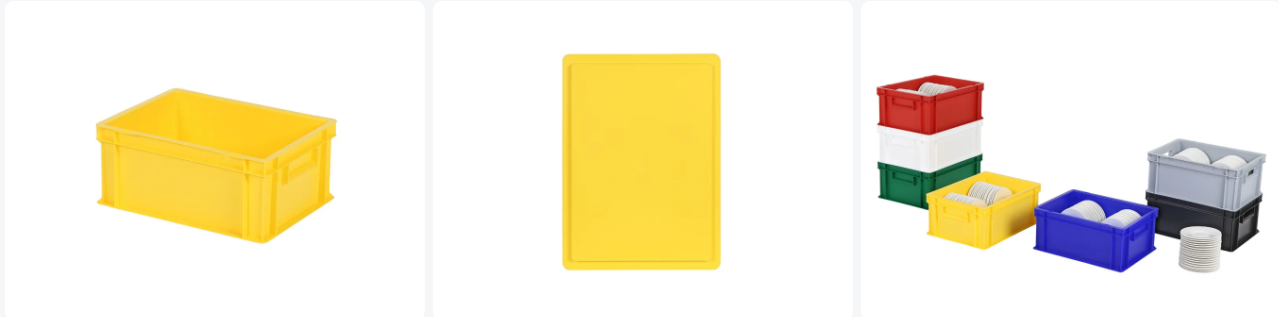

Article number: 30.418.GDH.2

Bedrukking mogelijk

Stacking bin / bin for plates - 400 x 300 x H 175 mm - yellow (smooth base)

Product specifications Properties

Uitwendig (LxBxH) 400 x 300 x 175 mm

Inwendig (LxBxH) 366 x 266 x 172 mm

Max. stacking load (kg) 150 kg

Capacity 16 liter

Handles Closed

Sidewalls Closed

Material PP

Article number 30.418.GDH.2

Weight (kg) 1 kg

Temperature range -20°C to +80°C

Color Yellow

Bottom Closed, smooth

Colorcode PMS 106 C

Max. plate diameter 155

Load capacity (kg) 15 kg

The stacking bin is provided with a smooth base

Description

Stackable container in Euro standard format 400 x 300 mm. The stackable container is completely closed. The handles are also sealed. Made of food-grade plastic, it is highly suitable for application in the food sector. This stackable container is widely used in event catering and rental, serving as a plate tray among other uses. Plates with a diameter of up to 155 mm can be placed vertically in the container. The stackable container is easy to handle with integrated handles on both short sides. Due to the Euro standard dimensions, this stackable container perfectly combines with all other Euro standard stackable containers, as well as with standardized pallets, roll containers, and mobile bases.