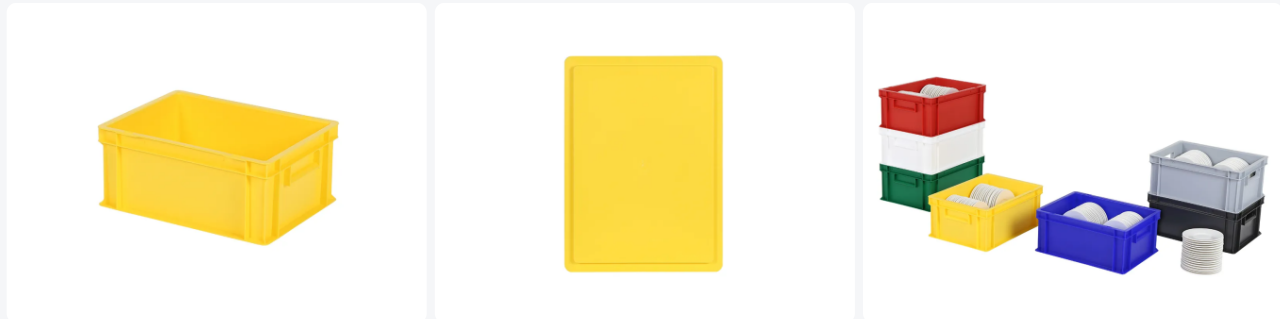

Article number: 30.418.GDH.2

Bedrukking mogelijk

Stacking bin / bin for plates - 400 x 300 x H 175 mm - yellow (smooth base)

Product specifications Properties

Uitwendig (LxBxH) 400 x 300 x 175 mm

Inwendig (LxBxH) 366 x 266 x 172 mm

Max. stacking load (kg) 150 kg

Capacity 16 liter

Handles Closed

Sidewalls Closed

Material PP

Article number 30.418.GDH.2

Weight (kg) 1 kg

Temperature range -20°C to +80°C

Color Yellow

Bottom Closed, smooth

Colorcode PMS 106 C

Max. plate diameter 155

Load capacity (kg) 15

The stacking bin is provided with a smooth base

Description

Stackable container in Euro standard format 400 x 300 mm. The stackable container is completely closed. The handles are also sealed. Made of food-grade plastic, it is highly suitable for application in the food sector. This stackable container is widely used in event catering and rental, serving as a plate tray among other uses. Plates with a diameter of up to 155 mm can be placed vertically in the container. The stackable container is easy to handle with integrated handles on both short sides. Due to the Euro standard dimensions, this stackable container perfectly combines with all other Euro standard stackable containers, as well as with standardized pallets, roll containers, and mobile bases.