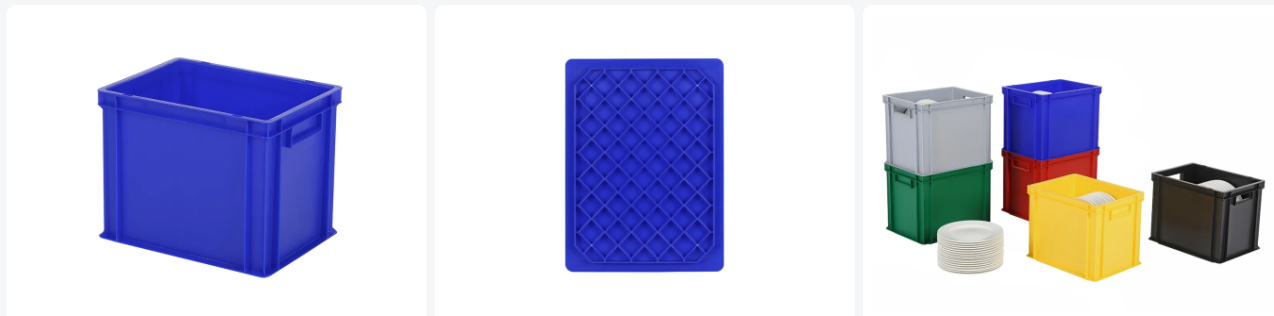

Article number: 30.432.RDH.3

Bedrukking mogelijk

Stacking bin / bin for plates - 400 x 300 x H 320 mm - blue (reinforced base)

Product specifications Properties

Uitwendig (LxBxH) 400 x 300 x 320 mm

Inwendig (LxBxH) 366 x 266 x 305 mm

Max. stacking load (kg) 200 kg kg

Capacity 28.5 liter liter

Handles Closed

Sidewalls Closed

Material PP

Article number 30.432.RDH.3

Weight (kg) 1,7 kg

Temperature range -20°C to +80°C

Color Blue

Bottom Closed, reinforced

European Article Number 7424913230201

Colorcode RAL 5002

Max. plate diameter 290

Load capacity (kg) 20 kg

Stacking bin is provided with an extra strong diamond-pattern base.

Description

Stackable container in Euro standard size 400 x 300 mm. Closed and smooth-walled with a smooth bottom. This stackable container is used as a tableware container in gastronomy or as a storage container in industrial applications. Suitable for plates with a diameter of up to 155 mm. The plates can be placed vertically in the container. The stackable container is easy to handle due to the open handles on both short sides. Thanks to the Euro standard sizing, this stackable container perfectly combines with all other Euro standard stackable containers, as well as standardized pallets, roll containers, and mobile bases.