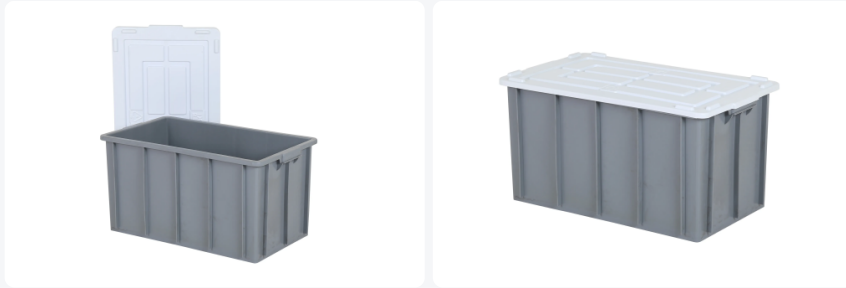

Article number: 72.S10&72.S10.D

Stacking bin with lay-on lid - 774 x 445 x H 388mm - grey

Product specifications

Uitwendig (LxBxH)	774 x 445 x 388 mm
Inwendig (LxBxH)	700 x 397 x 375 mm
Max. stacking load (kg)	250 kg
Capacity	100 liter
Handles	Closed
Sidewalls	Closed
Material	PP
Article number	72.S10&72.S10.D
Weight (kg)	3,6 kg
Temperature range	-20°C to +80°C
Color	Grey
Load capacity (kg)	25 kg

Description

Stacking crate made of food-safe plastic with dimensions of 774x445xH388mm. The bottom, walls, and handles are closed, allowing for the complete utilization of the contents.