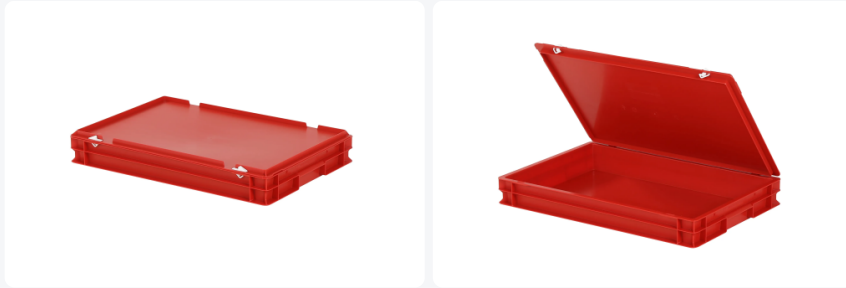

Stacking bin with lid - 600 x 400 x H 90 mm - red

Product specifications

| | |
|----------------------------------|-------------------|
| Weight (kg) | 1,9 kg |
| External dimensions (L x W x H) | 600 x 400 x 90 mm |
| Temperature range | -20°C to +80°C |
| Capacity | 14.1 liter |
| Color | Red |
| Material | PP |
| Bottom | Closed, smooth |
| Sidewalls | Closed |
| Handles | Closed |
| Colorcode | RAL 3020 |
| Load capacity (kg) | 20 kg |
| Max. stacking load (kg) | 200 kg |
| Internal dimensions (L x W x H) | 566 x 366 x 72 mm |

Properties

With a smooth bottom and closed handles.

Lid containers can also be stacked with their respective lids.

Lid containers feature a detachable hinged lid.

The lid container comes with two snap-slide closures in the lid.

Description

This red stacking bin with lid has the practical Euro norm dimensions of 600 x 400 mm. Consequently, it is stackable with all other Euro norm lid containers and stacking containers. Additionally, it perfectly fits without space wastage on a standardized pallet, rolling container, or mobile base. The lid container is composed of a fully enclosed stacking container with a hinged lid and two snap-slide closures. These closures ensure secure sealing and easy opening of the lid container. The lockable lid prevents the cargo from getting lost, damaged, or contaminated during transport.