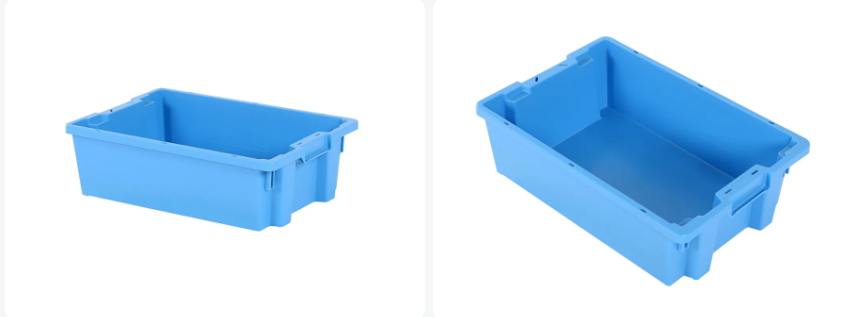

Stacking nestable bin Euronorm - 600 x 400 x H 180 mm - Blue

Product specifications

Uitwendig (LxBxH)	600 x 400 x 180 mm
Inwendig (LxBxH)	513 x 362 x 160 mm
Capacity	32 liter liter
Handles	Closed (two recessed handles)
Sidewalls	Closed
Material	PP
Article number	4128.760.626
Weight (kg)	1,6 kg
Temperature range	-20°C to +80°C
Color	Blue
Bottom	Closed, smooth

Properties

The lid on the TELLUS bins (600 x 400 mm) may be security sealed

TELLUS bins are stackable and nestable

Description

The containers from the TELLUS series are versatile storage solutions. With dimensions of 600 x 400 x H 180 mm and a capacity of 32 liters, they are ideal for various applications. These containers are designed to be stacked and nested, allowing for efficient storage and space-saving when not in use.

These containers are safe for use with food and feature a closed bottom and side walls, along with two securely closed handles in the shape of bowls. These closed handles not only provide a secure grip but also contribute to the ability to optimally fill the containers without wasting space.

Thanks to these closed handles, the containers can be filled to the brim, providing optimal storage capacity for various storage needs. Whether it's organizing items in a warehouse or storing food in a professional kitchen, the TELLUS containers offer a practical solution that combines efficiency and versatility.