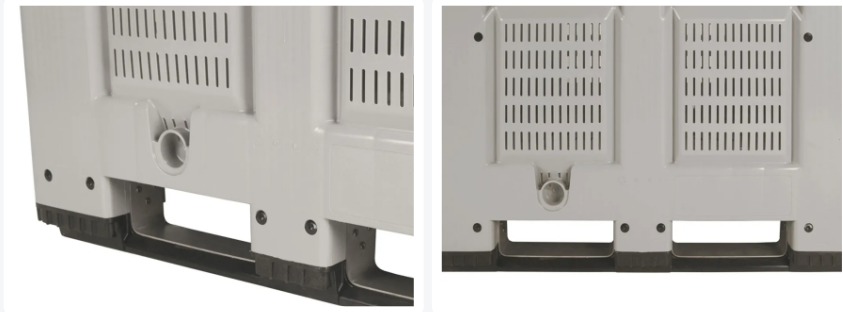

Article number: 15.100.002

Stainless steel reinforcing section for BIG BOX pallet runners 1200 x 800 mm

Product specifications Properties

Uitwendig (LxBxH) 315 x 30 x 100 mm

Article number 15.100.002

Weight (kg) 0,7 kg

Stainless Steel Reinforcement Profiles (315 x 30 x 100 mm)

Essential accessory for pallet boxes measuring 1200 x 800 mm

Specifically designed to reinforce pallet box runners

Provides stability and structural support during emptying

Compatible with Forklifts Equipped with Slewing Rings

Allows safe tilting of the pallet box for content emptying

Ensures durability and strength with high-quality stainless steel (RVS)

Resistant to forces and loads during the tilting process

Ensures Reliability and Stability

Vital for maintaining stability during the emptying process

Valuable addition for smooth handling of pallet boxes during emptying

Description

Unsere Edelstahl-Verstärkungsprofile mit den Maßen 315 x 30 x 100 mm sind unverzichtbare Zubehörteile für Palettenboxen mit Abmessungen von 1200 x 800 mm. Diese Profile sind speziell entwickelt, um die Längsträger der Palettenbox zu verstärken und somit die notwendige Stabilität und strukturelle Unterstützung während des Entleerens zu gewährleisten.