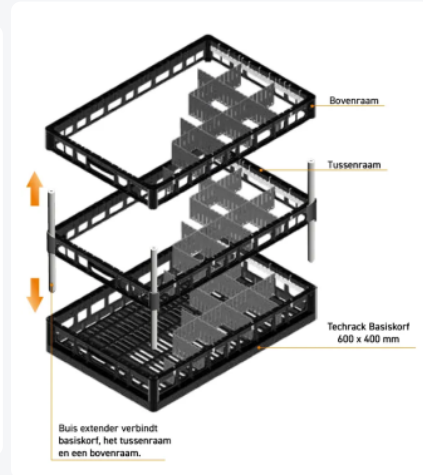

# Techrack 600 with tube extenders

## Product specifications

Uitwendig (LxBxH)	2000 mm
Material	POM
Article number	53.TR.P.POM
Color	White