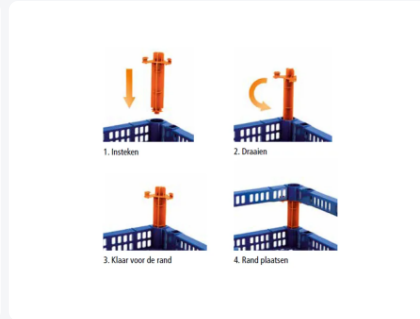

# Techrack Custom+ top frame Comp 21/22 - dim. 400 x 300 mm

## Product specifications

Uitwendig (LxBxH)	400 x 300 x 30 mm
Inwendig (LxBxH)	365 x 270 x 30 mm
Capacity	4 liter
Sidewalls	Geperforeerd
Material	Comp 21/22
Article number	53.TRC+.BR.C
Temperature range	Depending on the entire cleaning process, ask our product specialists for the exact specifications.
Color	Blue