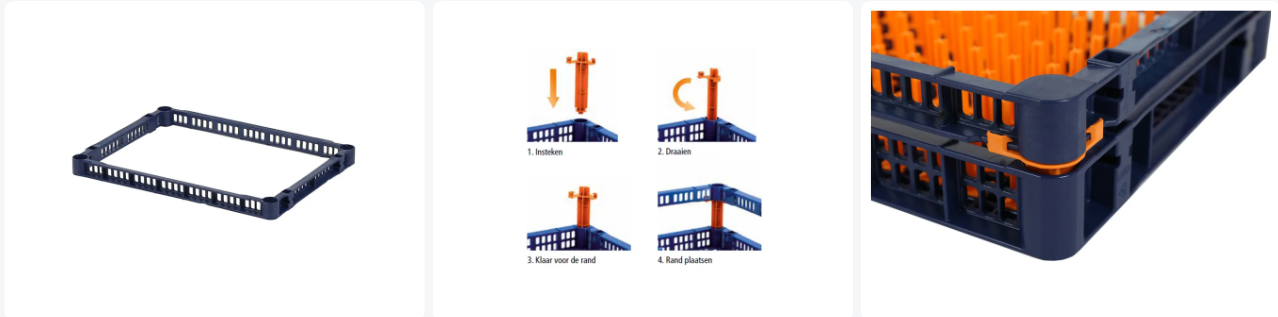

Article number: 53.TRC+.BR.C

# Techrack Custom+ top frame Comp 21/22 - dim. 400 x 300 mm

## Product specifications

Uitwendig (LxBxH)	400 × 300 × 30 mm
Inwendig (LxBxH)	365 × 270 × 30 mm
Capacity	4 liter liter
Sidewalls	Geperforeerd
Material	Comp 21/22
Article number	53.TRC+.BR.C
Temperature range	Depending on the entire cleaning process, ask our product specialists for the exact specifications.
Color	Blue