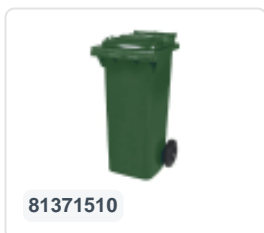

Matching accessories