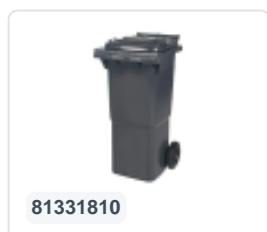

Matching accessories