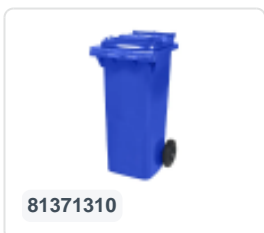

Matching accessories