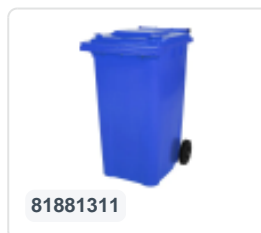

Matching accessories