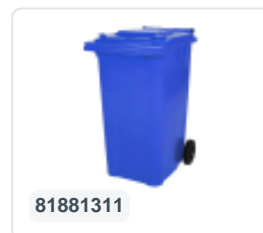

Matching accessories