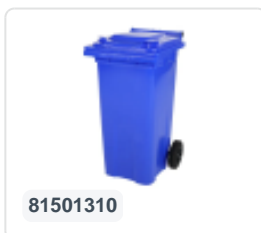

Matching accessories