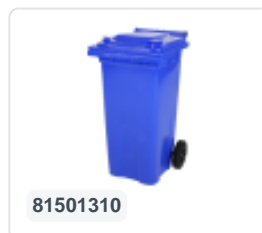

Matching accessories