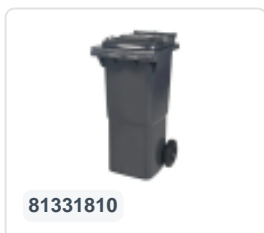

Matching accessories