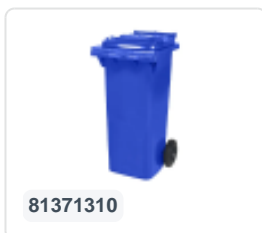

Matching accessories