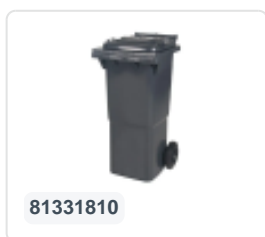

Matching accessories