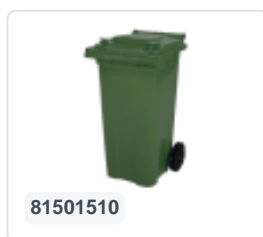

Matching accessories