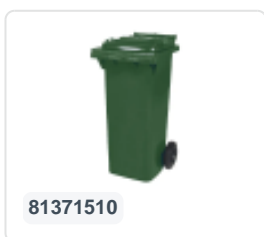

Matching accessories