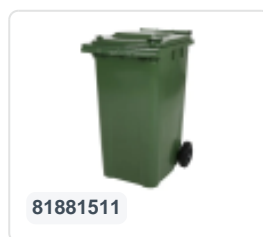

Matching accessories