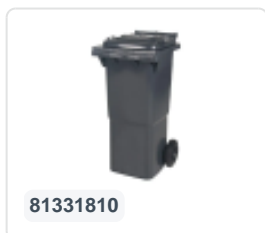

# Two-wheeled 340 litre waste container - green

## Product specifications Properties

Uitwendig (LxBxH) 650 x 880 x 1150 mm

Capacity 340 liter

Material Recycled HDPE

Article number 81971510

Weight (kg) 14,8 kg

Color Green

The waste container is fitted with two wheels Ø 200 mm, with rubber tread.

The two-wheeled waste container is suitable for emptying at the side of the dustcart.

## Description

Mobile plastic waste container 340 liters. The waste container is entirely smooth-walled, preventing waste and dirt from sticking inside during emptying. Equipped with a solid steel axle and two wheels Ø 200 mm with a plastic rim and rubber tread. The waste container features a flat, hinged lid. The 360-liter waste container is heavily durable due to the reinforced body and wheel attachment. It has a maximum fill weight of 110 kg. Additionally, the waste container is EN 840 certified, making it suitable for emptying with the emptying system according to DIN EN 840. Manufactured from impact-resistant and chemical-resistant plastic, resistant to acid, weather conditions, and UV radiation.