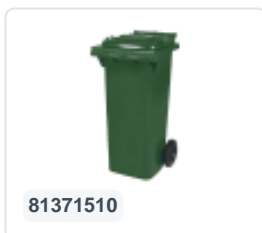

# Two-wheeled 340 litre waste container - green

## Product specifications Properties

Uitwendig (LxBxH) 650 x 880 x 1150 mm

Capacity 340 liter

Material Recycled HDPE

Article number 81971510

Weight (kg) 14,8 kg

Color Green

The waste container is fitted with two wheels Ø 200 mm, with rubber tread.

The two-wheeled waste container is suitable for emptying at the side of the dustcart.

## Description

Mobile plastic waste container 340 liters. The waste container is entirely smooth-walled, preventing waste and dirt from sticking inside during emptying. Equipped with a solid steel axle and two wheels Ø 200 mm with a plastic rim and rubber tread. The waste container features a flat, hinged lid. The 360-liter waste container is heavily durable due to the reinforced body and wheel attachment. It has a maximum fill weight of 110 kg. Additionally, the waste container is EN 840 certified, making it suitable for emptying with the emptying system according to DIN EN 840. Manufactured from impact-resistant and chemical-resistant plastic, resistant to acid, weather conditions, and UV radiation.