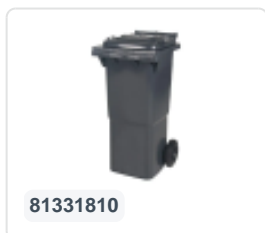

Matching accessories