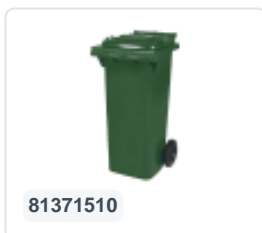

Matching accessories