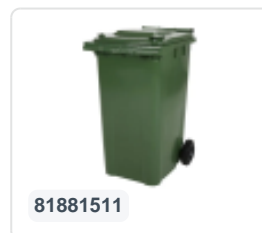

# Two-wheeled 340 litre waste container - green

## Product specifications Properties

Uitwendig (LxBxH) 650 x 880 x 1150 mm

Capacity 340 liter

Material Recycled HDPE

Article number 81971510

Weight (kg) 14,8 kg

Color Green

The waste container is fitted with two wheels Ø 200 mm, with rubber tread.

The two-wheeled waste container is suitable for emptying at the side of the dustcart.

## Description

Mobile plastic waste container 340 liters. The waste container is entirely smooth-walled, preventing waste and dirt from sticking inside during emptying. Equipped with a solid steel axle and two wheels Ø 200 mm with a plastic rim and rubber tread. The waste container features a flat, hinged lid. The 360-liter waste container is heavily durable due to the reinforced body and wheel attachment. It has a maximum fill weight of 110 kg. Additionally, the waste container is EN 840 certified, making it suitable for emptying with the emptying system according to DIN EN 840. Manufactured from impact-resistant and chemical-resistant plastic, resistant to acid, weather conditions, and UV radiation.