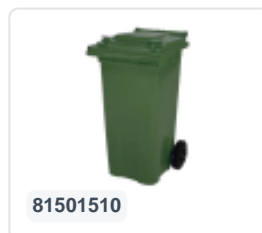

# Two-wheeled 340 litre waste container - green

## Product specifications Properties

Uitwendig (LxBxH) 650 x 880 x 1150 mm

Capacity 340 liter

Material Recycled HDPE

Article number 81971510

Weight (kg) 14,8 kg

Color Green

The waste container is fitted with two wheels Ø 200 mm, with rubber tread.

The two-wheeled waste container is suitable for emptying at the side of the dustcart.

## Description

Mobile plastic waste container 340 liters. The waste container is entirely smooth-walled, preventing waste and dirt from sticking inside during emptying. Equipped with a solid steel axle and two wheels Ø 200 mm with a plastic rim and rubber tread. The waste container features a flat, hinged lid. The 360-liter waste container is heavily durable due to the reinforced body and wheel attachment. It has a maximum fill weight of 110 kg. Additionally, the waste container is EN 840 certified, making it suitable for emptying with the emptying system according to DIN EN 840. Manufactured from impact-resistant and chemical-resistant plastic, resistant to acid, weather conditions, and UV radiation.