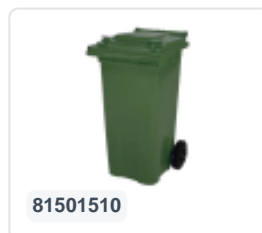

Matching accessories