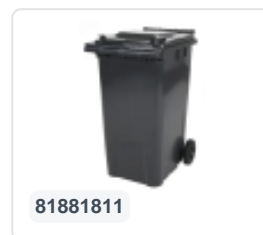

Matching accessories