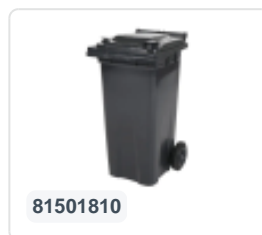

Matching accessories