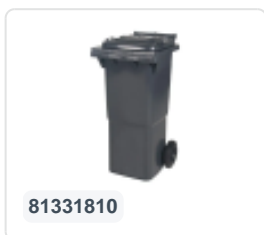

Matching accessories