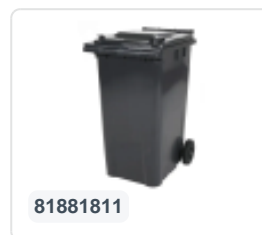

Matching accessories