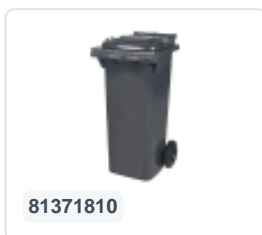

Matching accessories