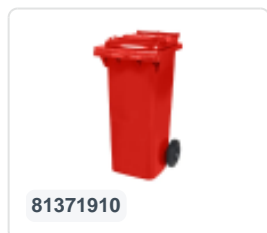

Matching accessories