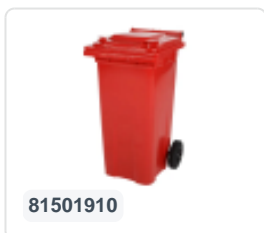

Matching accessories