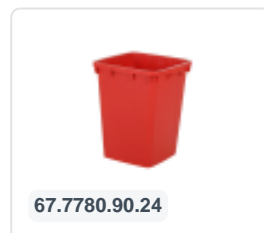

Matching accessories