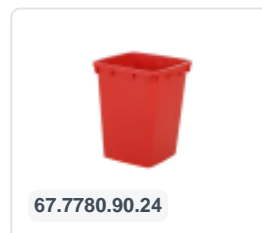

Matching accessories