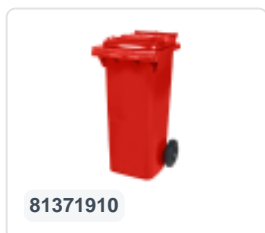

Matching accessories