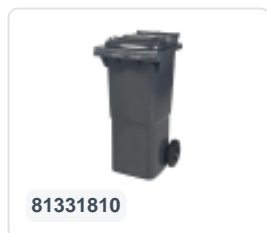

Matching accessories