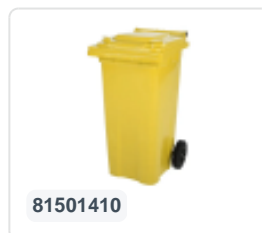

Matching accessories