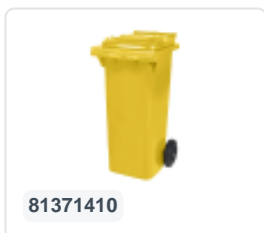

Matching accessories