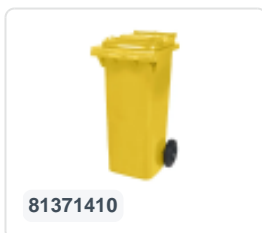

Matching accessories