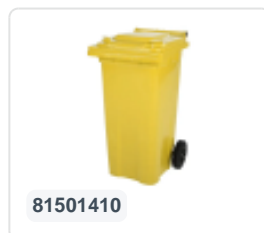

Matching accessories