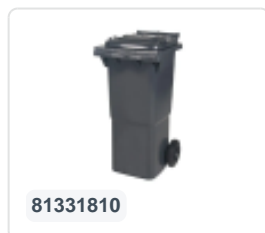

Matching accessories