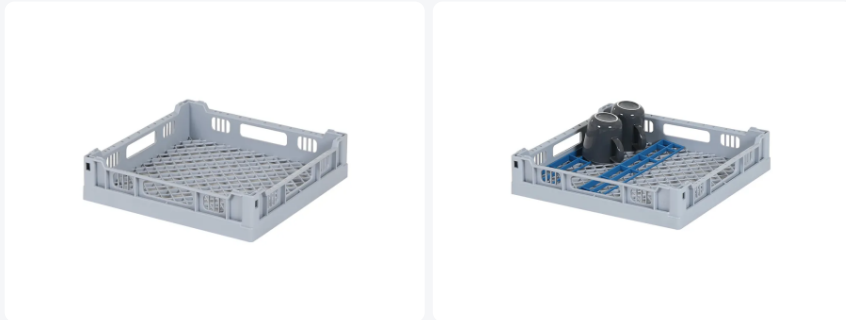

Artikelnummer: 50.401

Universal basket - 400 x 400 mm

Product specifications

Weight (kg)	0,84 kg
External dimensions (L x W x H)	400 x 400 x 90 mm
Temperature range	-30°C to +80°C
Color	Grey
Material	PP
Bottom	Coarse mesh
Sidewalls	Open, for optimum washing result and a faster drying process
Handles	Open handles on four sides for greater carrying comfort
Internal dimensions (L x W x H)	365 x 365 x 73 mm

Properties

50.401 universal basket is suitable for a mixed load of glassware and dishes

Description

The universal basket 50.401 with dimensions of 400 x 400 x H 90 mm has an inner height of 73 mm. The dishwashing basket is intended for universal use and suitable for mixed loading with glassware and dishes. The bottom is open and specially reinforced. This makes the universal basket suitable for use in basket transport machines with transport hooks. The side walls have an open construction for optimal rinsing results and a faster drying process. The universal basket 50.401 is an exceptionally durable basket with the best references in the market.