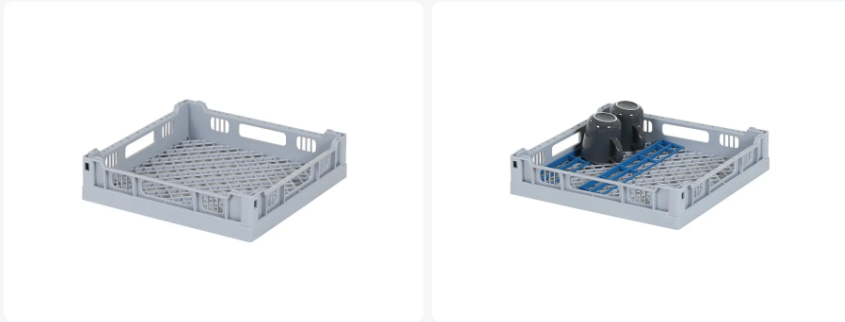

Article number: 50.401

Universal basket - 400 x 400 mm

Product specifications

Uitwendig (LxBxH)	400 x 400 x 90 mm
Inwendig (LxBxH)	365 x 365 x 73 mm
Handles	Open handles on four sides for greater carrying comfort
Sidewalls	Open, for optimum washing result and a faster drying process
Material	PP
Article number	50.401
Weight (kg)	0,84 kg
Temperature range	-30°C to +80°C
Color	Grey
Bottom	Coarse mesh

Properties

50.401 universal basket is suitable for a mixed load of glassware and dishes

Description

The universal basket 50.401 with dimensions of 400 x 400 x H 90 mm has an inner height of 73 mm. The dishwashing basket is intended for universal use and suitable for mixed loading with glassware and dishes. The bottom is open and specially reinforced. This makes the universal basket suitable for use in basket transport machines with transport hooks. The side walls have an open construction for optimal rinsing results and a faster drying process. The universal basket 50.401 is an exceptionally durable basket with the best references in the market.