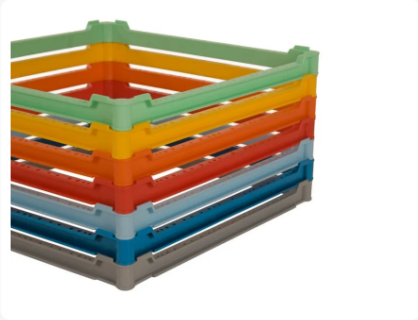

Article number: optie-bovenrand-frs-500

Upper frame in different colours

Product specifications

Article number optie-bovenrand-frs-500
